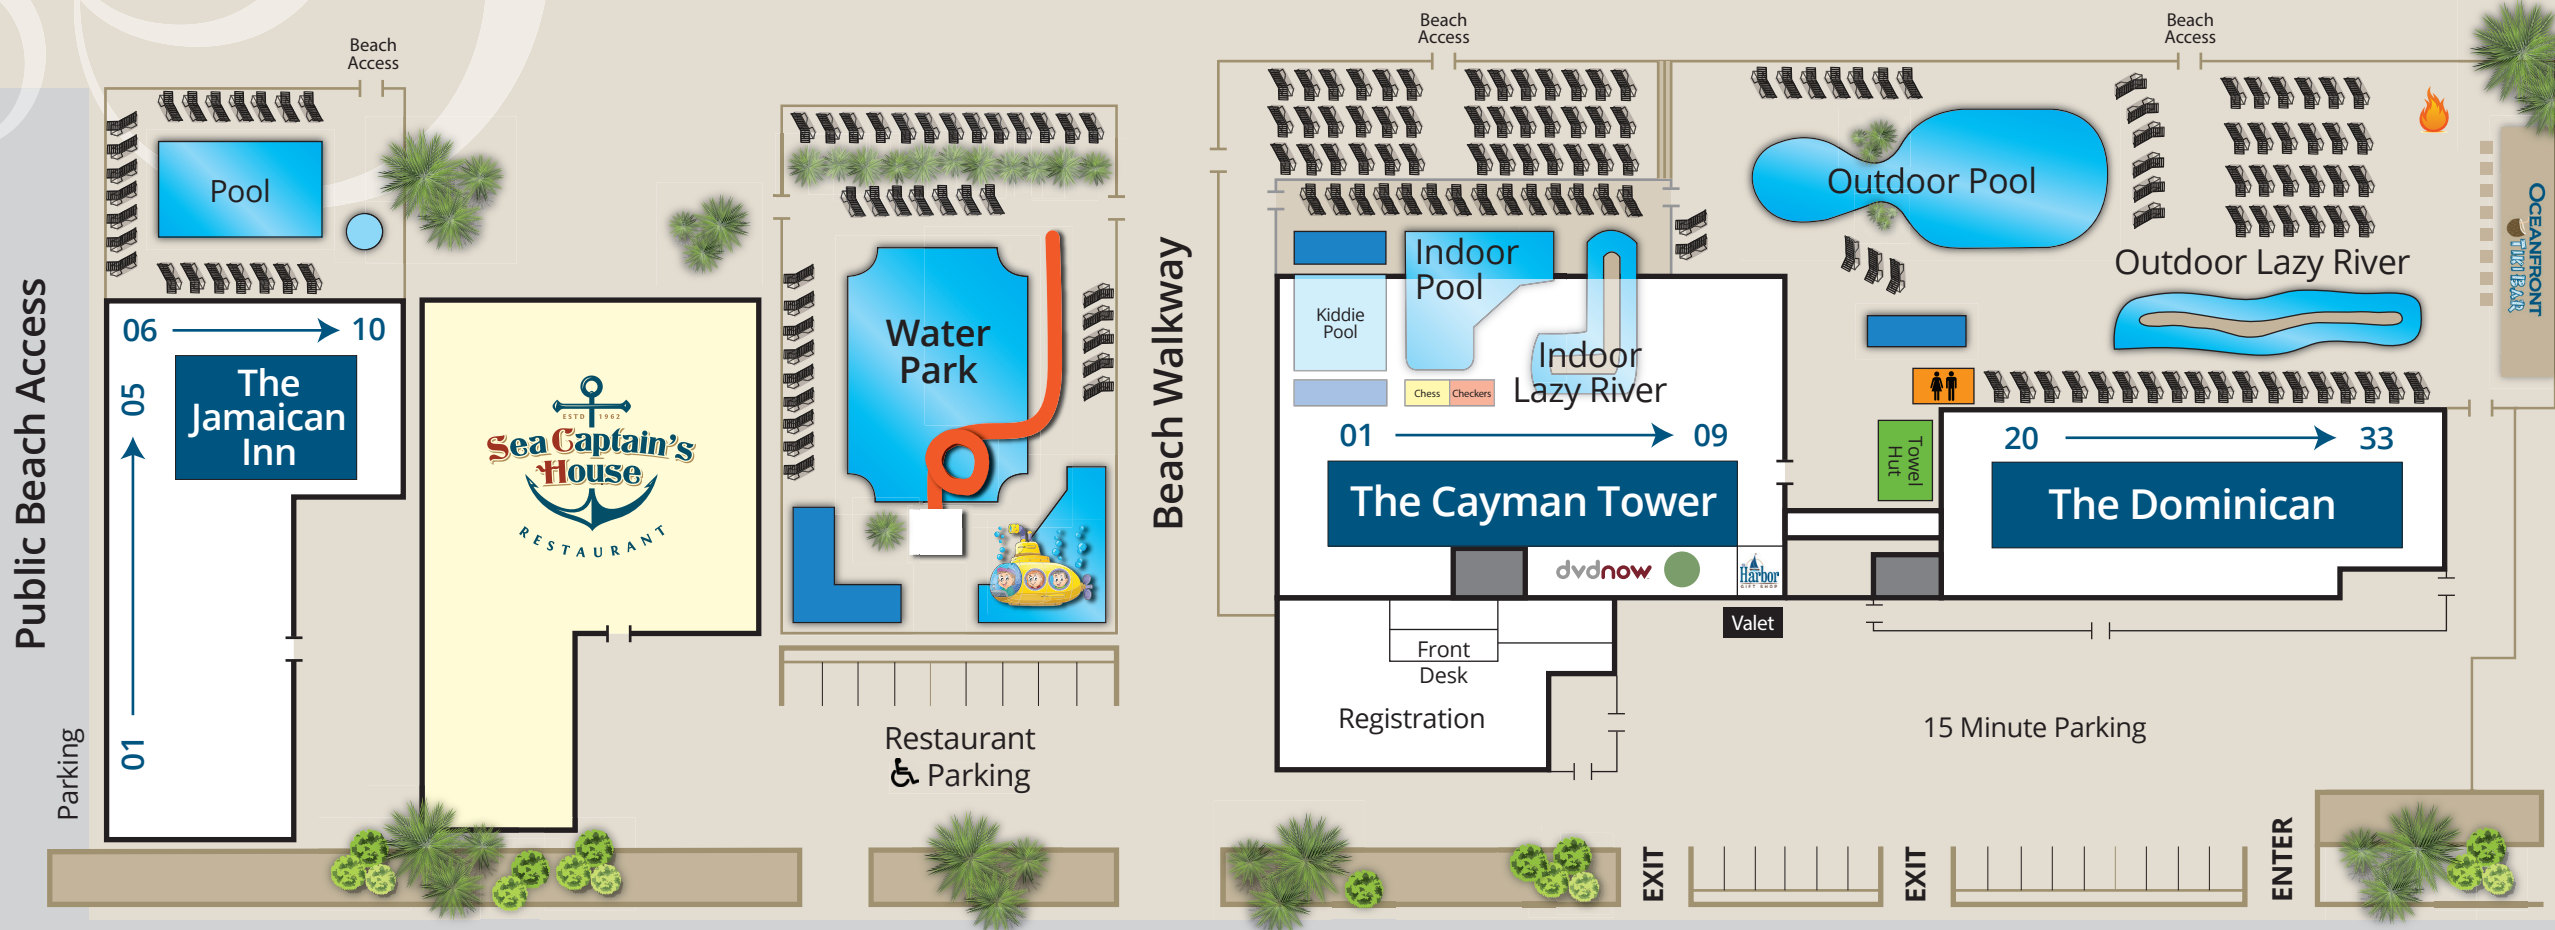

Atlantic Ocean

Property Map Legend

- Hot Tub
- Kids Club
- Elevator
- Luggage Carts
- Pool Restrooms
- Kiddie Pool
- Firepit
- Silly Sub
- Electric Car Charging Station